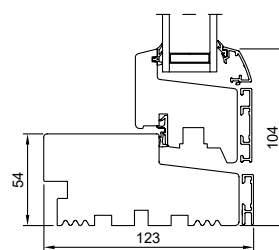

# MINIMUM/MAXIMUM SIZES

OPENING FUNCTION	MINIMUM WIDTH	MINIMUM HEIGHT	MAXIMUM WIDTH	MAXIMUM HEIGHT	MAXIMUM WIDTH + HEIGHT
 TOP GUIDED	353 mm	538 mm	1608 mm	1588 mm	2876 mm
 SIDE HUNG	388 mm	353 mm	948 mm	1788 mm	2676 mm
 SIDE GUIDED	408 mm	353 mm	1188 mm	1788 mm	2676 mm
 TOP SWING	353 mm	488 mm	1608 mm	1588 mm	2876 mm
 FIXED LIGHT	228 mm	258 mm	3800 mm	3800 mm	4776 mm

## DOMUS

Download full set of drawings at [www.rationel.co.uk](http://www.rationel.co.uk)

1 Vertical section head

2 Horizontal section jamb

3 Vertical section sill

## ALDUS

Download full set of drawings at [www.rationel.co.uk](http://www.rationel.co.uk)

1 Vertical section head

2 Horizontal section jamb

3 Vertical section sill