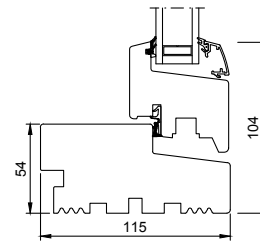

# MINIMUM/MAXIMUM SIZES

OPENING FUNCTION	MINIMUM WIDTH	MINIMUM HEIGHT	MAXIMUM WIDTH	MAXIMUM HEIGHT	MAXIMUM WIDTH + HEIGHT
 TOP GUIDED	353 mm	538 mm	1608 mm	1588 mm	2876 mm
 SIDE HUNG	388 mm	353 mm	948 mm	1788 mm	2676 mm
 SIDE GUIDED	408 mm	353 mm	1188 mm	1788 mm	2676 mm
 TOP SWING	353 mm	488 mm	1608 mm	1588 mm	2876 mm
 FIXED LIGHT	228 mm	258 mm	3800 mm	3800 mm	4776 mm

## DOMUS

Download full set of drawings at [www.rationel.co.uk](http://www.rationel.co.uk)

1 Vertical section head

2 Horizontal section jamb

3 Vertical section sill