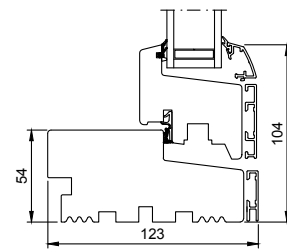

# MINIMUM/MAXIMUM SIZES

OPENING FUNCTION	MINIMUM WIDTH	MINIMUM HEIGHT	MAXIMUM WIDTH	MAXIMUM HEIGHT	MAXIMUM WIDTH + HEIGHT
 TOP GUIDED	353 mm	538 mm	1608 mm	1588 mm	2876 mm
 SIDE HUNG	388 mm	353 mm	948 mm	1788 mm	2676 mm
 SIDE GUIDED	408 mm	353 mm	1188 mm	1788 mm	2676 mm
 TOP SWING	353 mm	488 mm	1608 mm	1588 mm	2876 mm
 FIXED LIGHT	228 mm	258 mm	3800 mm	3800 mm	4776 mm

## ALDUS

Download full set of drawings at [www.rationel.co.uk](http://www.rationel.co.uk)

1 Vertical section head

2 Horizontal section jamb

3 Vertical section sill